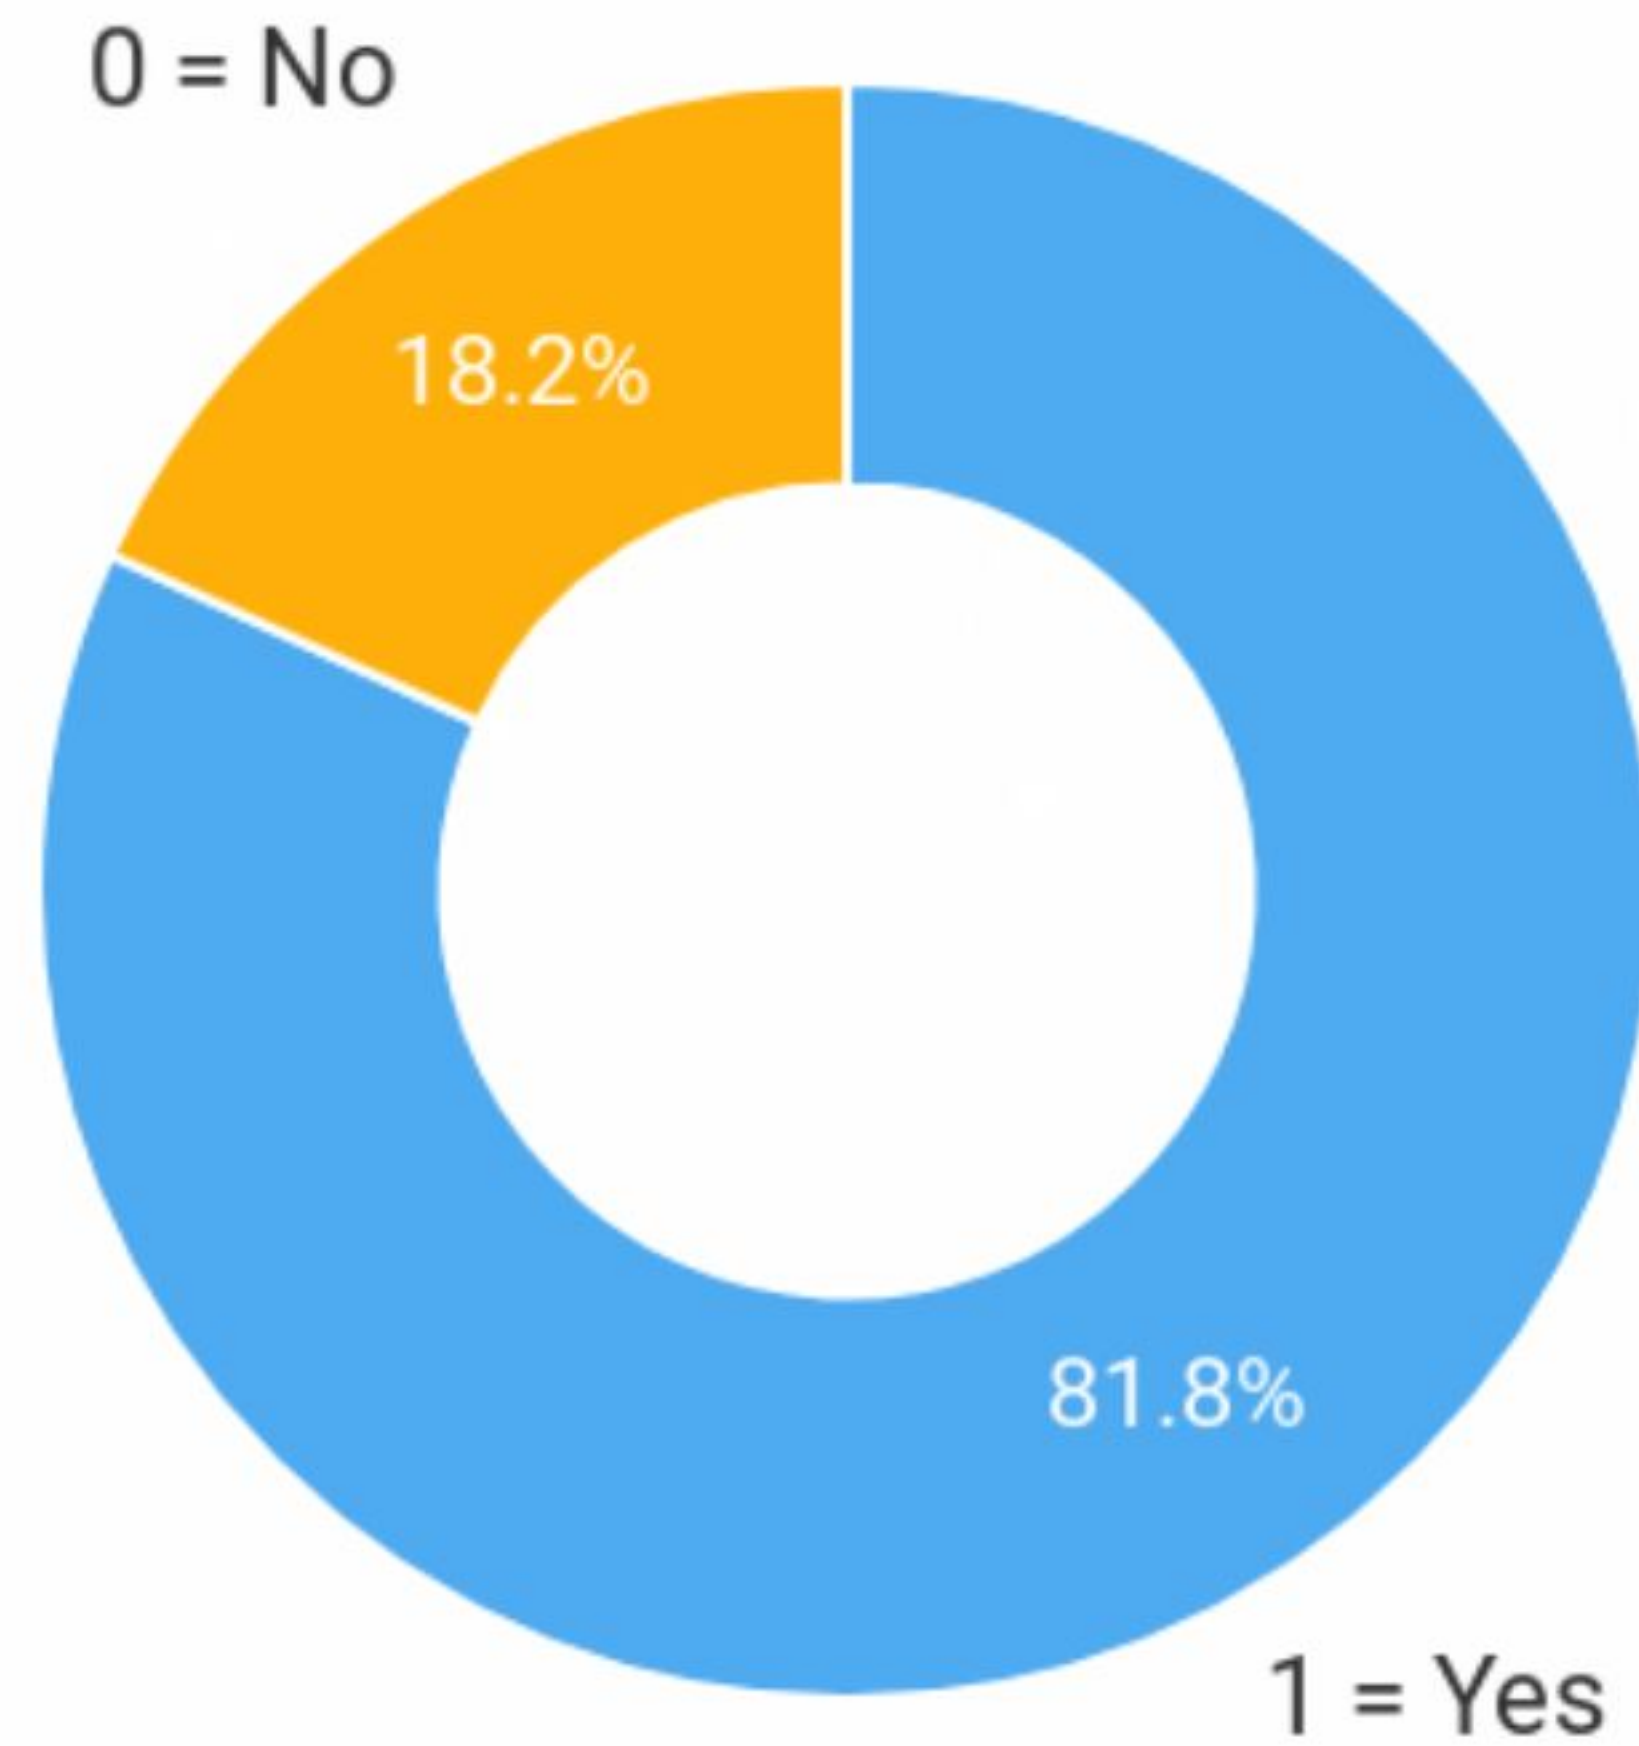

SELECT AN OPTION

SHOULD WE GIVE BIOLOGICAL LIFE ANOTHER CHANCE?

 69  117  34  18  27

SIGN UP FOR THE RESULTS OF TONIGHT'S CONFERENCE

AND FOLLOW FOR FUTURE SHOWS

 69  117  34  18  27