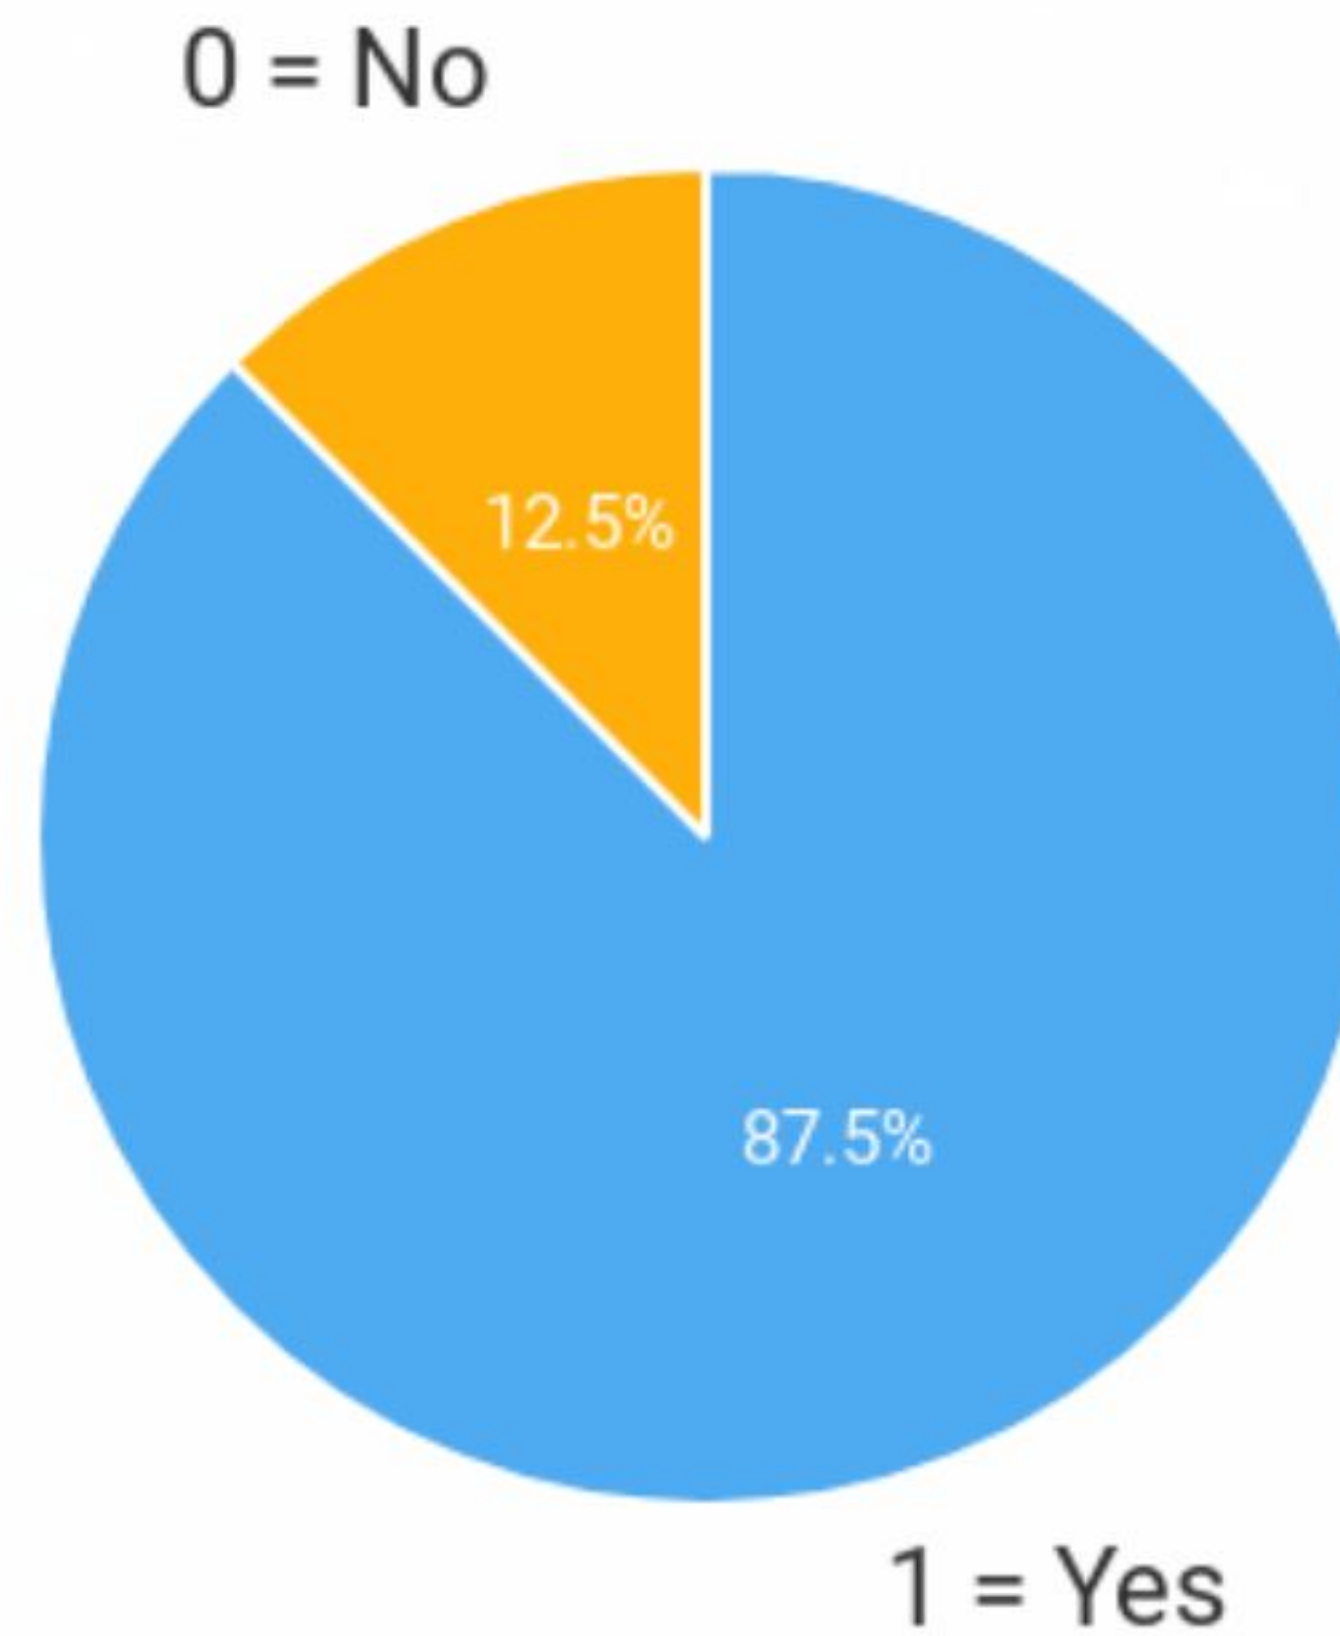

ARE YOU READY TO MAKE THE FINAL DECISION ON BIOLOGICAL LIFE?