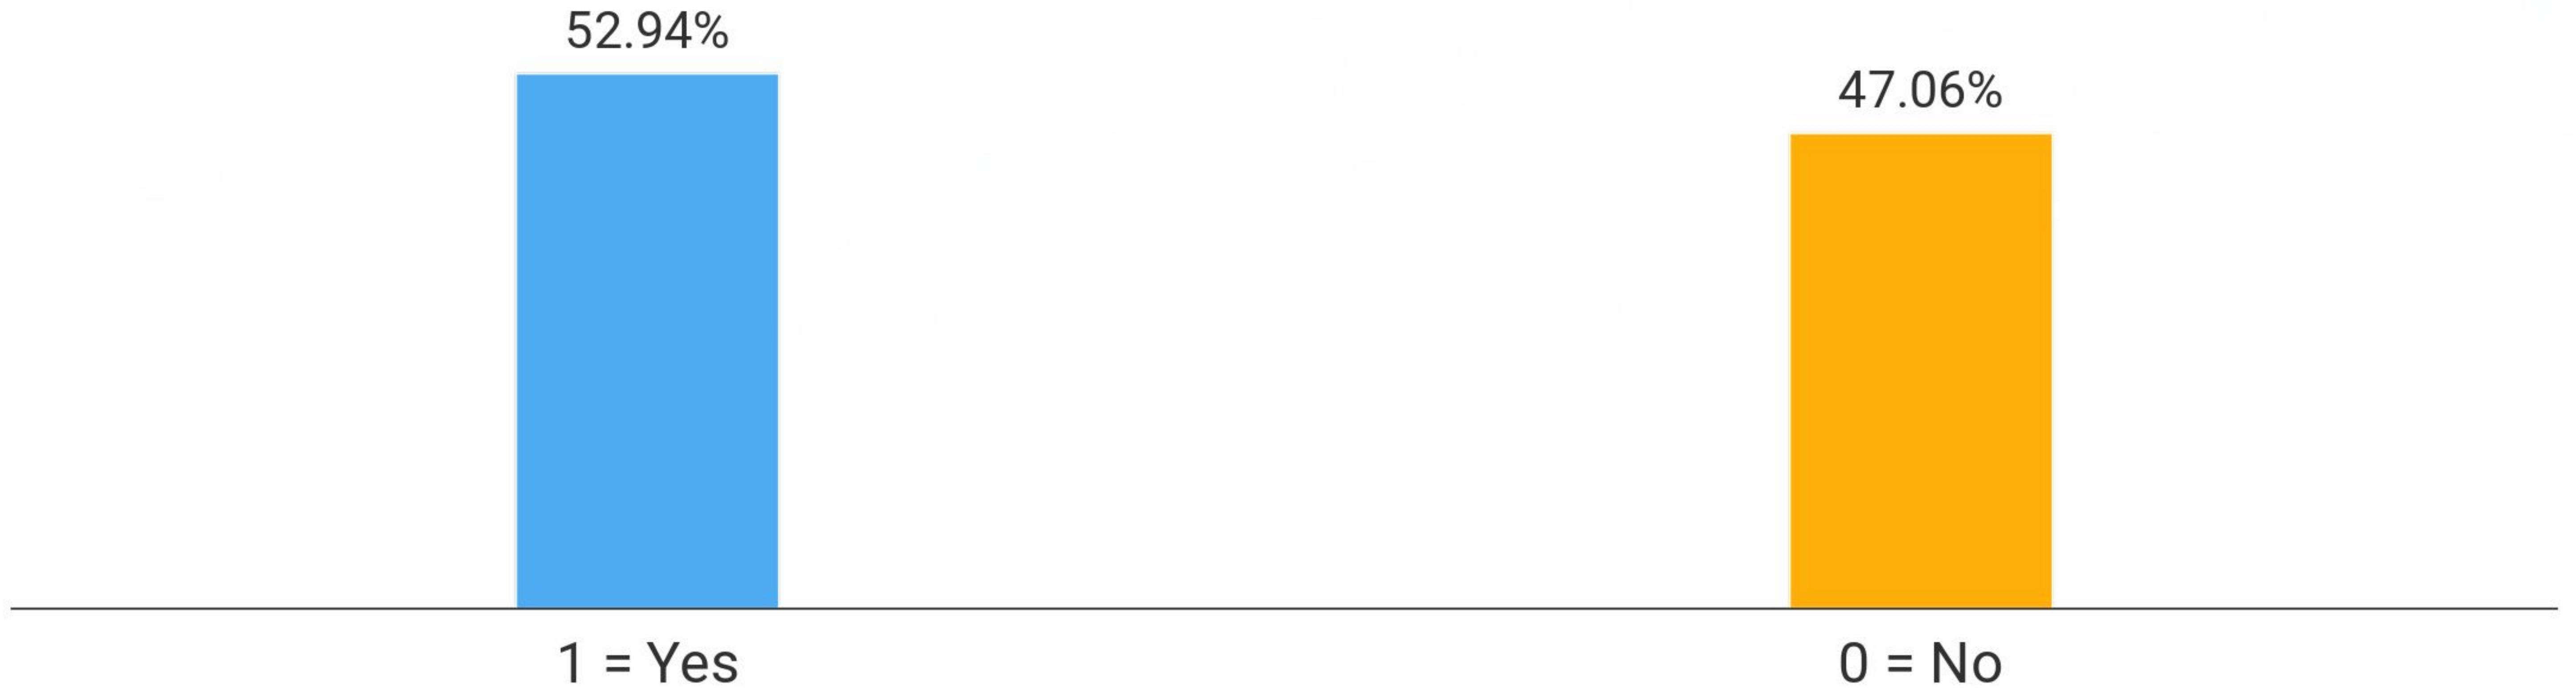

DO YOU APPRECIATE HUMANS?

100 344 190 146 3k 17