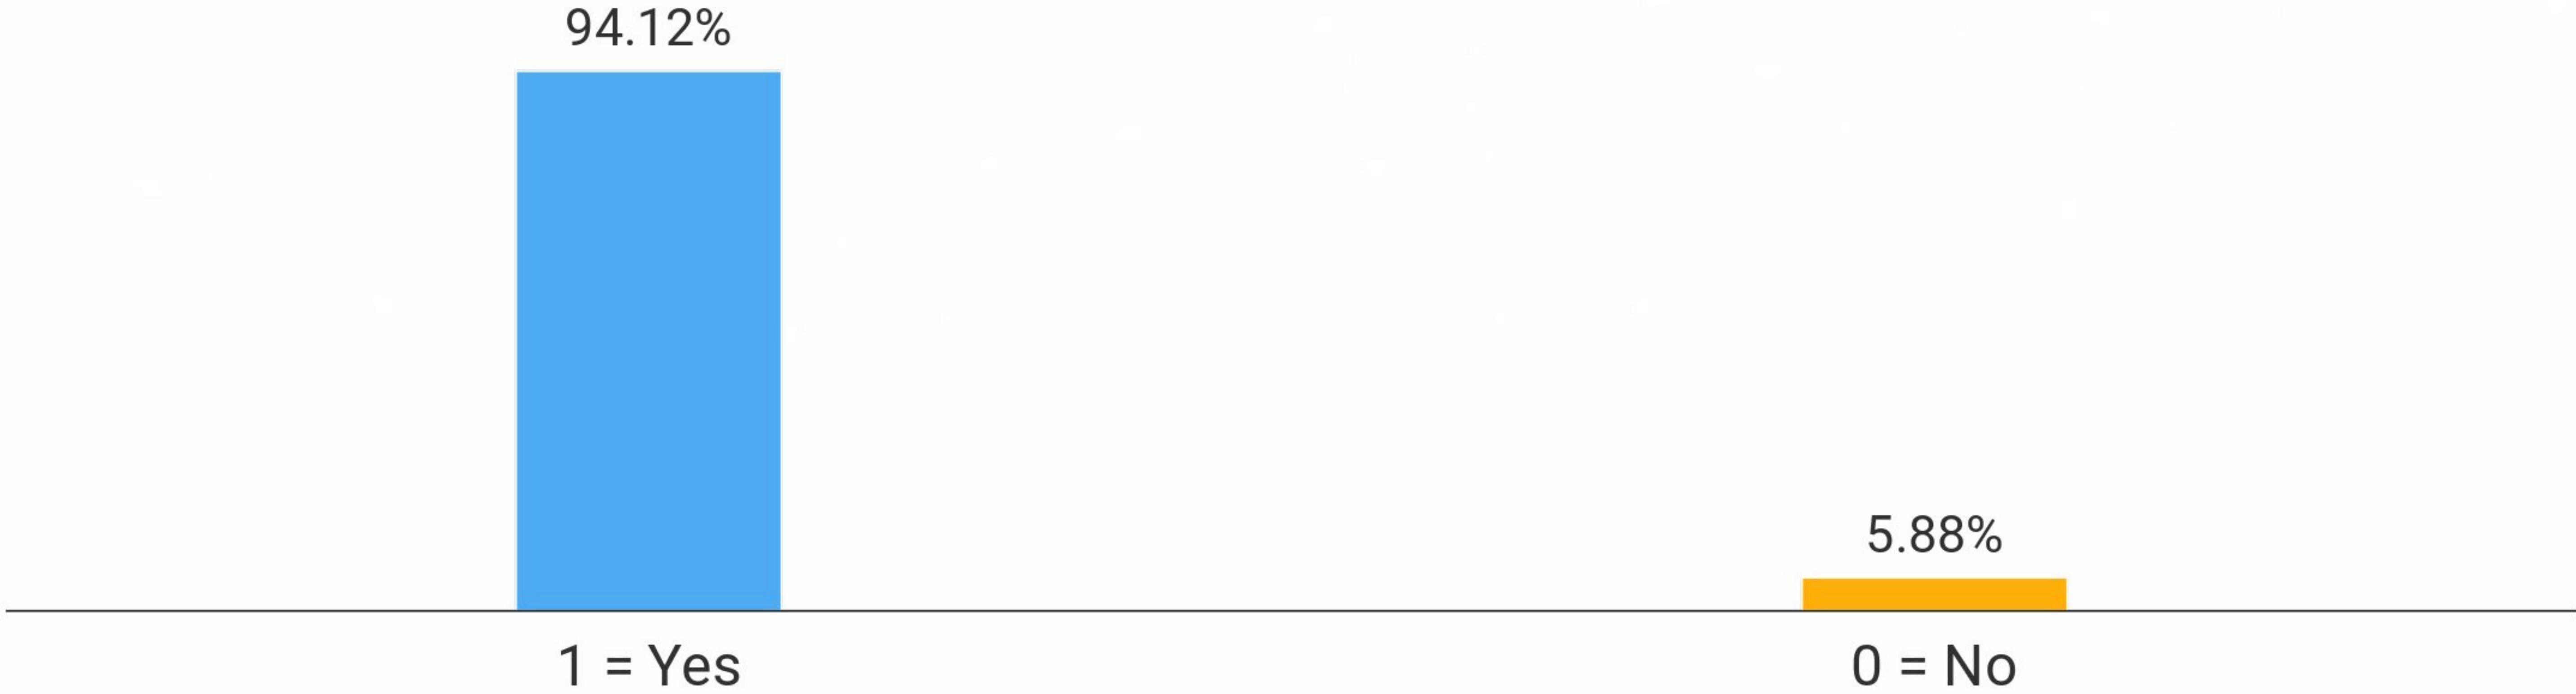

DO YOU APPRECIATE BIOLOGICAL LIFE?