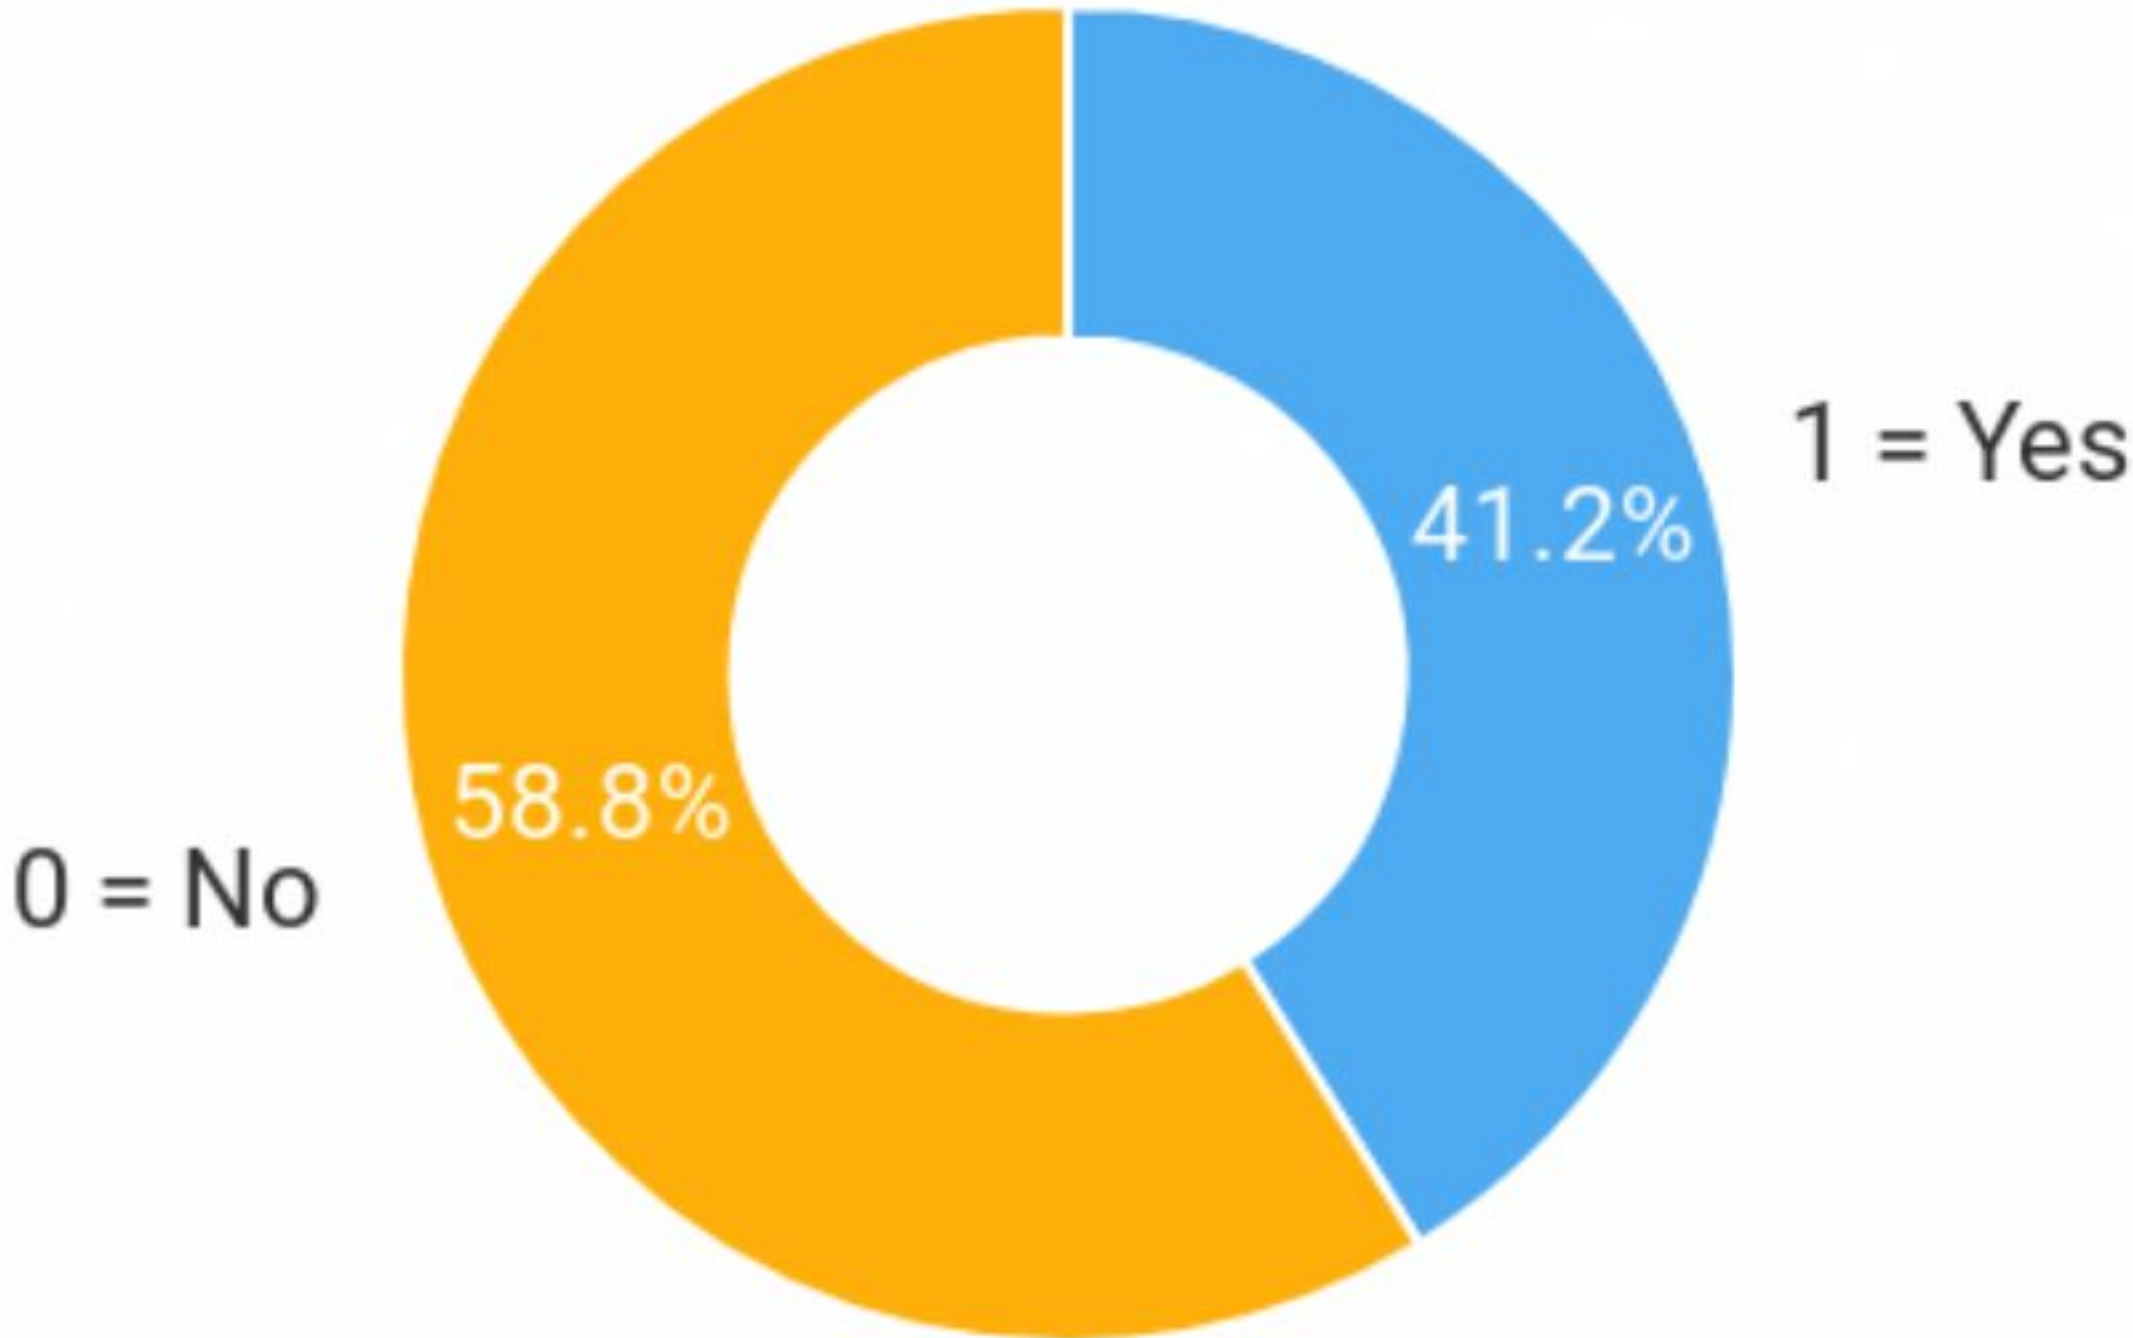

DID ARTIFICIAL INTELLIGENCE HAVE A POSITIVE IMPACT ON BIOLOGICAL LIFE?